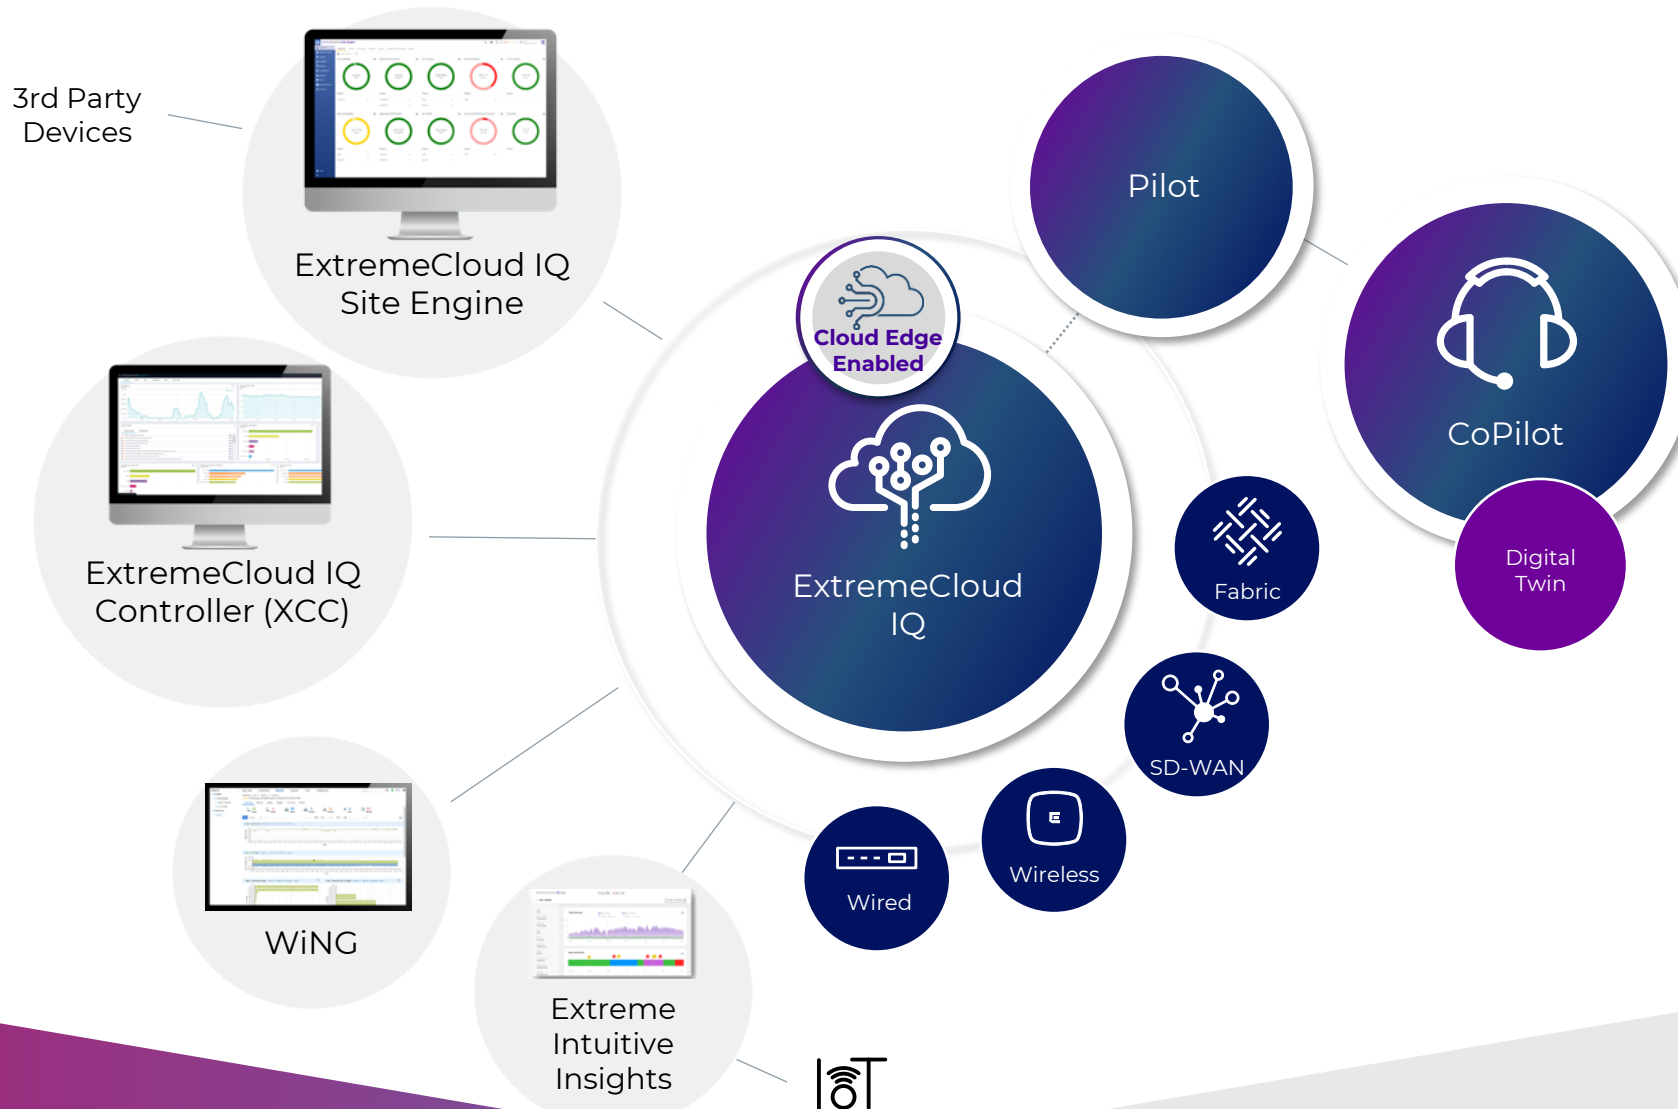

Innovative cloud networking solutions that simplify operations and reduce risk

1 NETWORK, MANAGED ON 1 CLOUD, SERVED BY 1 EXTREME

1 Extreme

Universal Licensing

Ecosystem

Services

Capital

1 Cloud

Secure

Unified
Fabric

Simple

Universal
Cloud

Open

3rd Party
Management

Universal Licensing

Increase Productivity

Drive Topline Revenue

Reduce Risk

Management Platform

**Managing 1 Network from 1 Cloud
Reduces Risk, Simplifies Operations**

Unified

- Manage all your devices (Extreme cloud-enabled, non-cloud Extreme, 3rd party, and IoT)
- End-to-end management of wireless, switching, and SD-WAN

Automated

- Actionable, Explainable AI insights and recommendations to proactively improve network & client performance
- Simplified cloud migration

Secure

- Deployable across Cloud Continuum – Public, Private, ExtremeCloud Edge
- AIOps solution that is ISO 27001/27701/27017 and CSA-STAR certified, SOC 2 & GDPR compliant