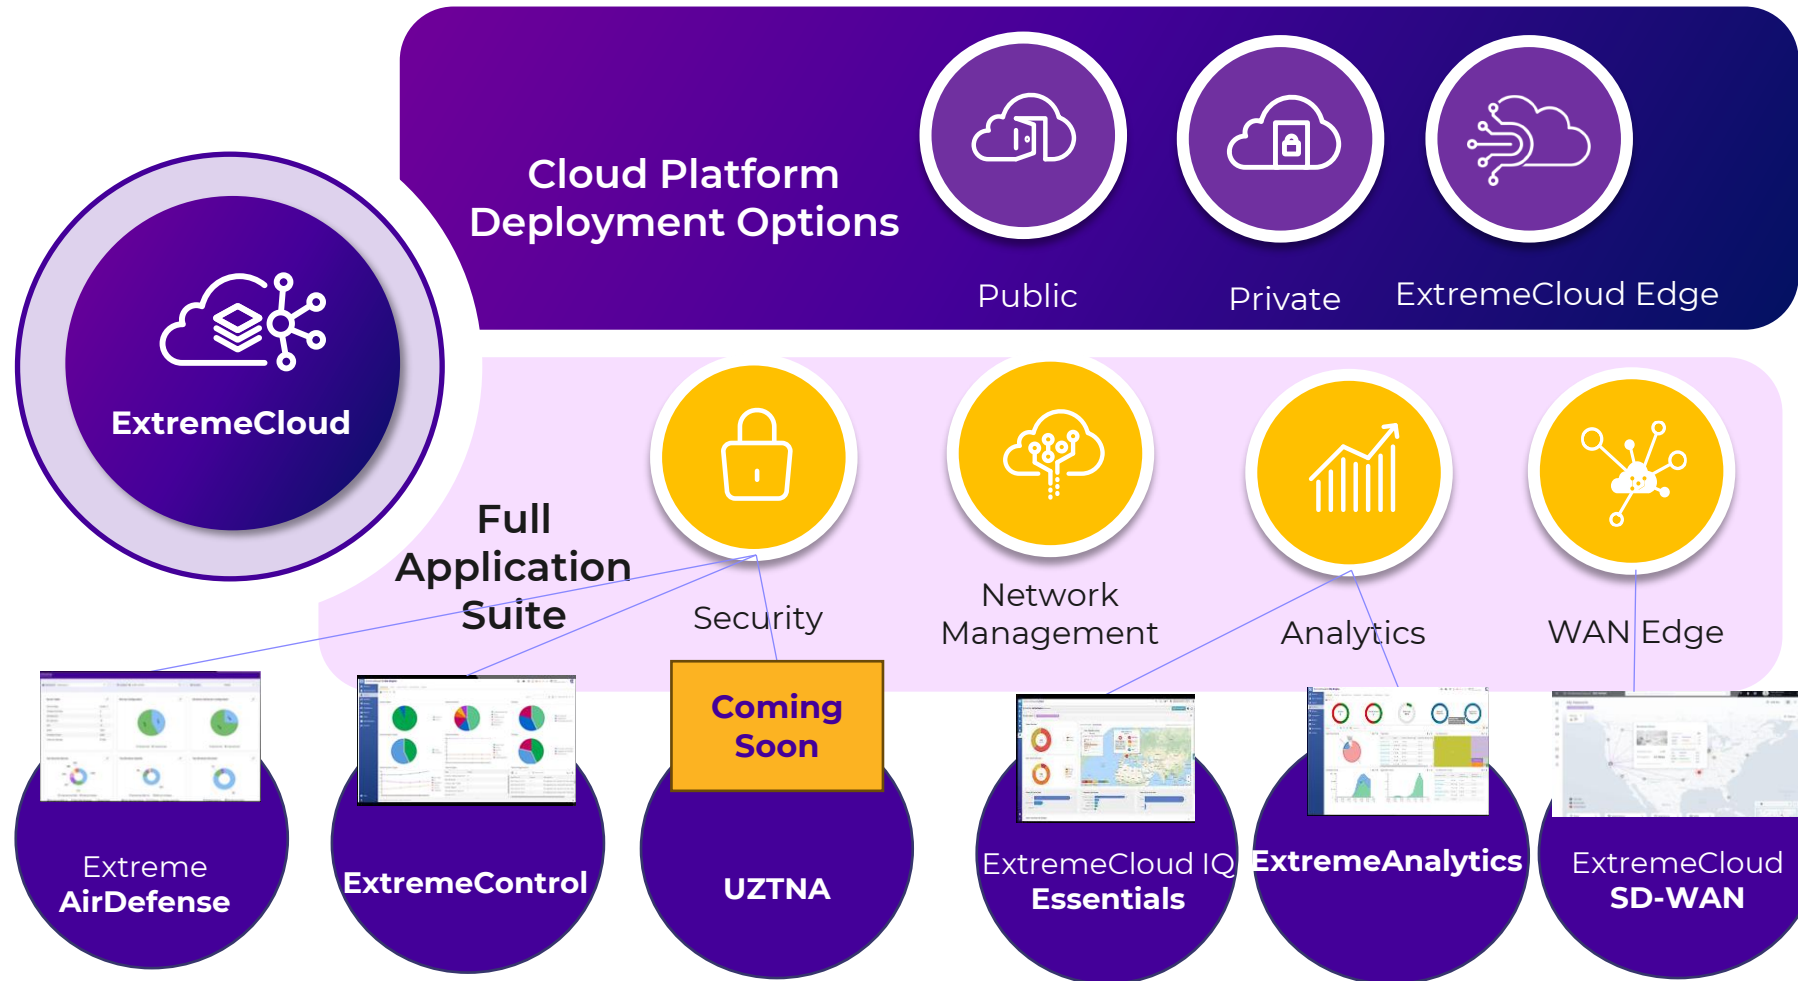

Drive Topline Revenue

Reduce Risk

Management Platform

**Managing 1 Network from 1 Cloud
Reduces Risk, Simplifies Operations**

Unified

- Manage all your devices (Extreme cloud-enabled, non-cloud Extreme, 3rd party, and IoT)
- End-to-end management of wireless, switching, and SD-WAN

Automated

- Actionable, Explainable AI insights and recommendations to proactively improve network & client performance
- Simplified cloud migration

Secure

- Deployable across Cloud Continuum – Public, Private, ExtremeCloud Edge
- AIOps solution that is ISO 27001/27701/27017 and CSA-STAR certified, SOC 2 & GDPR compliant

Entry Solution from Data Center to Edge

Universal Edge Switching Family

5320 Series

5420 Series

5520 Series

5720 Series

ENTRY

March 2022