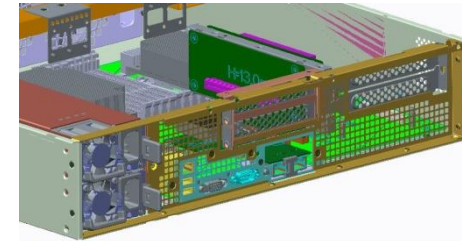

OEM/ ODM Server Project

In Win with in house design team and start of the art manufacturing facilities able to produce bespoke customised chassis solutions

- Design and manufacture bespoke components and parts
- Development of customs back planes and PCB boards
- Customs paint job and corporate image integration
- System assembly line to make sure highest quality final products.