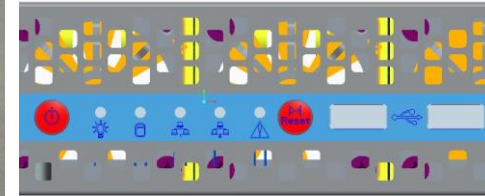

OEM/ ODM Server Project

In Win with in house design team and start of the art manufacturing facilities able to produce bespoke customised chassis solutions

- Design and manufacture bespoke components and parts
- Development of customs back planes and PCB boards
- Customs paint job and corporate image integration
- System assembly line to make sure highest quality final products.