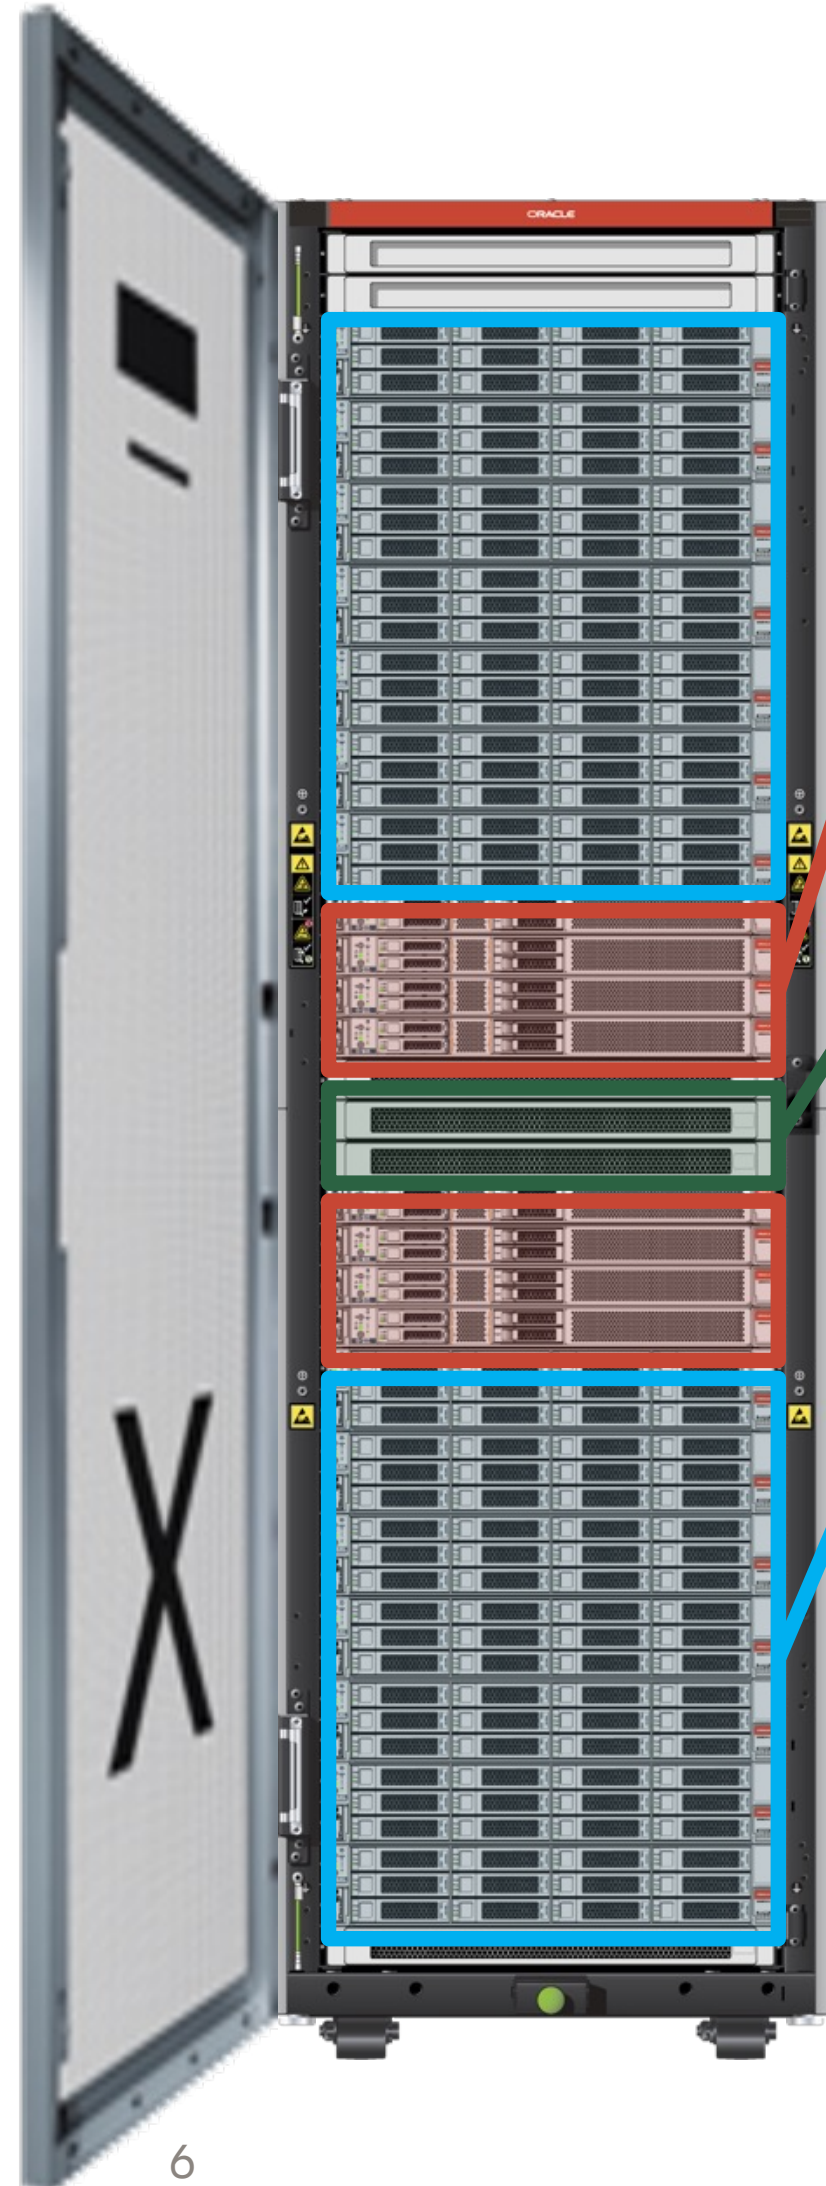

Available

On Premises

Cloud@Customer

Oracle Cloud

Exadata X9M: Extreme Performance Scale-out Database Platform

- **Scale-Out 2 Socket Database Servers**
 - Latest 32-core Intel Ice Lake CPUs
 - Up to 2TB Memory
 - 8-socket database server for SMP workload
- **Ultra-fast 100Gb/s RDMA over Converged Ethernet (RoCE) Internal Fabric**
- **Scale-Out *intelligent* 2-Socket Storage Servers**
 - Latest 16-core Intel Ice Lake CPUs
 - 1.5 TB Persistent Memory per storage server
 - Three tiers of storage: PMem, NVMe Flash, HDD