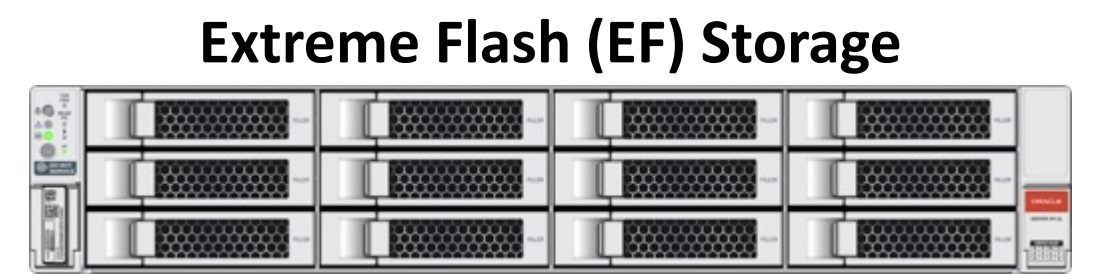

Exadata X9M: Extreme Performance Scale-out Database Platform

- **Scale-Out 2 Socket Database Servers**
  - Latest 32-core Intel Ice Lake CPUs
  - Up to 2TB Memory
  - 8-socket database server for SMP workload
- **Ultra-fast 100Gb/s RDMA over Converged Ethernet (RoCE) Internal Fabric**
- **Scale-Out *intelligent* 2-Socket Storage Servers**
  - Latest 16-core Intel Ice Lake CPUs
  - 1.5 TB Persistent Memory per storage server
  - Three tiers of storage: PMem, NVMe Flash, HDD

Each rack has up to...

<u>Compute Capacity</u>	<u>Storage Capacity</u>
1,216 DB Cores	576 Storage Cores
38 TB Memory	27 TB PMem
	920 TB NVMe Flash
	3.8 PB Raw Disk