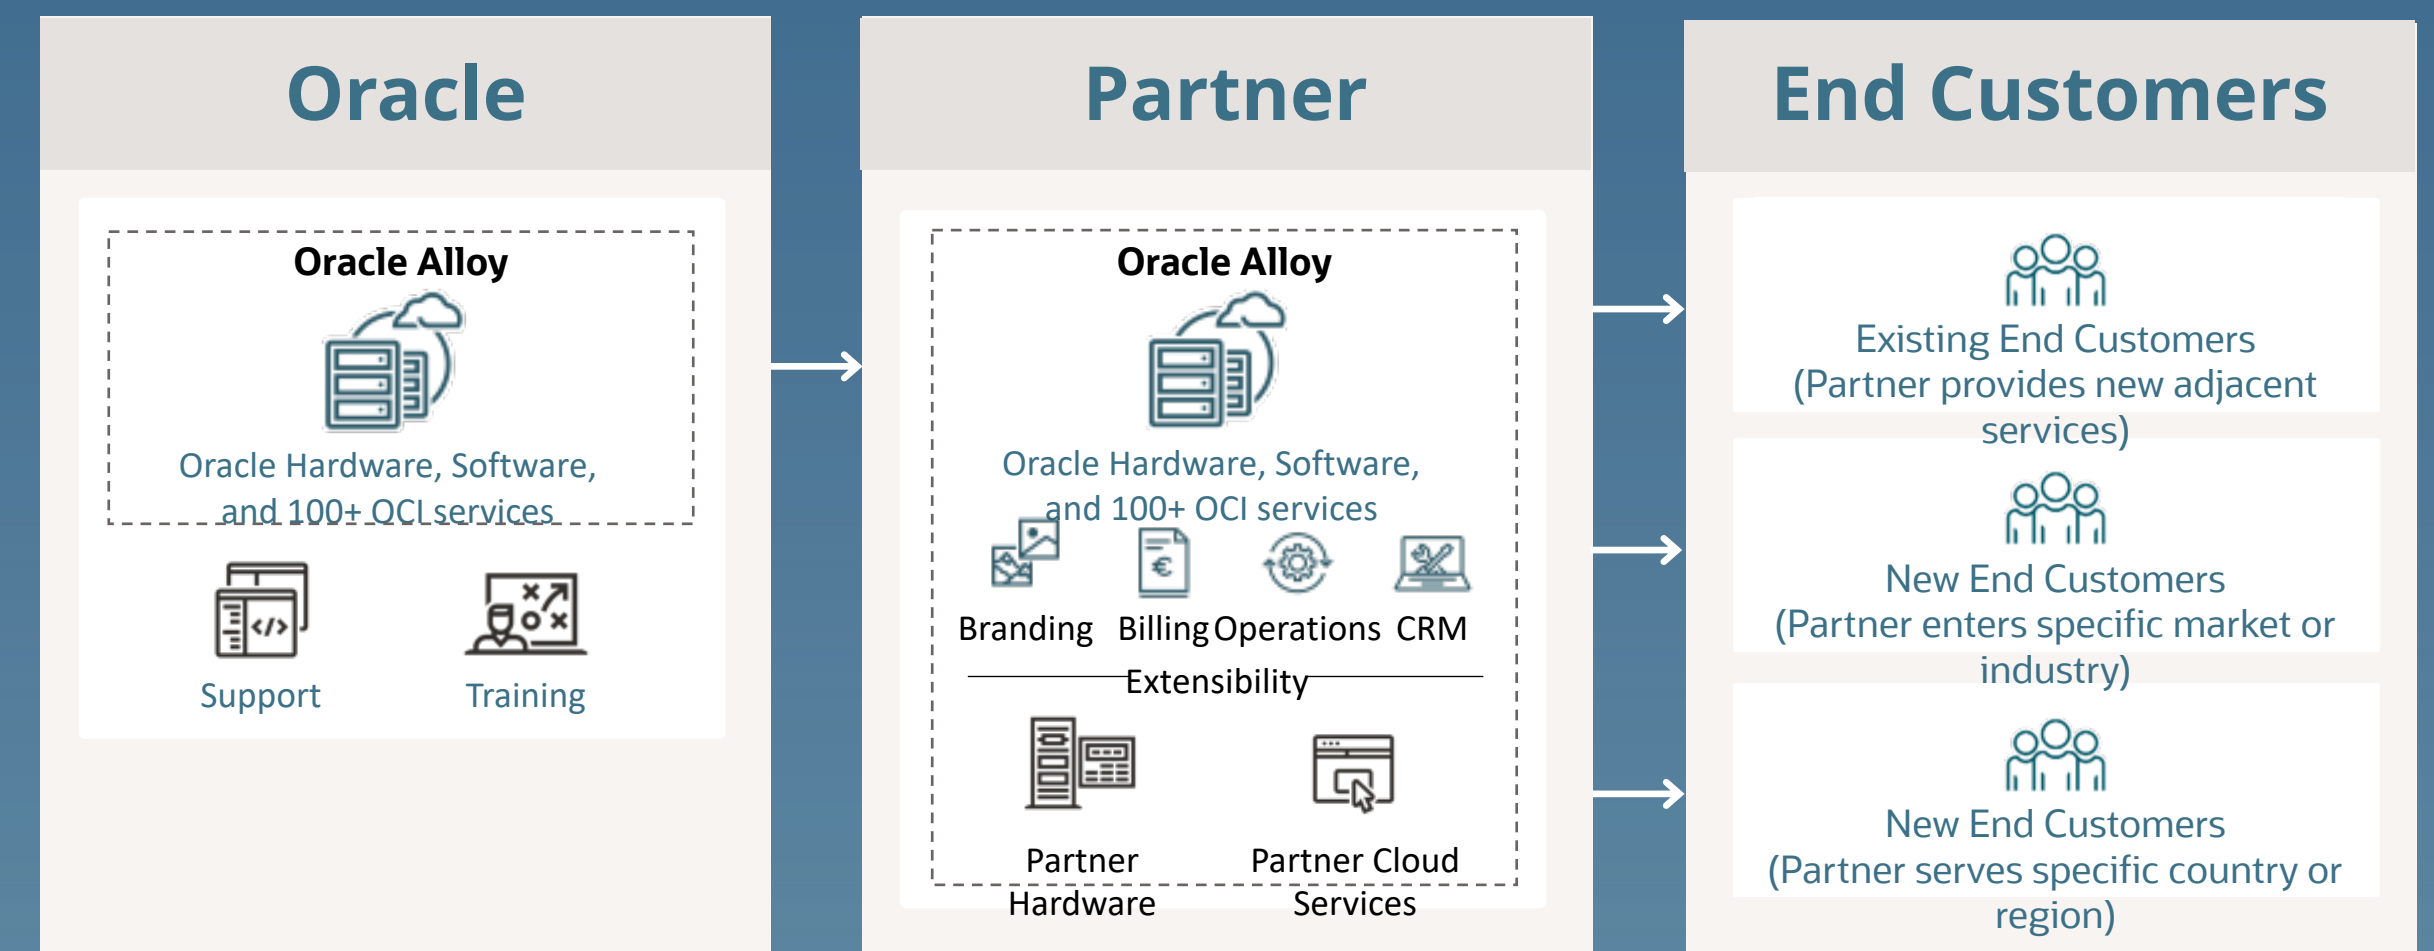

- Available early CY2023

RESOURCES

- Cloud-Ready Infrastructure Blog - [link](#)

Oracle Compute Cloud @ Customer
Extend Oracle Cloud (OCI) to secure customer applications and data behind customer's firewall

OCI extension to customer's data center

- Provides customers control over location of services, applications, and data
- Integrated with customer's OCI tenancy, Identity and Access management
- Uses OCI Console, OCI APIs, CLI, SDK, UI, Application images and OKIT
- Same consumption-based pricing for compute and storage as OCI
- Cloud Operations delivered from OCI

Transparent hybrid cloud

- Partition workloads between private and public cloud
- OCI as target for backup and disaster recovery

OCI's dedicated cloud services

- Oracle Alloy
- New cloud infrastructure platform that enables service providers, integrators, ISVs, to become cloud providers.
- Offer a full set of cloud services, brand and tailor the experience to meet the specific needs of markets and industry