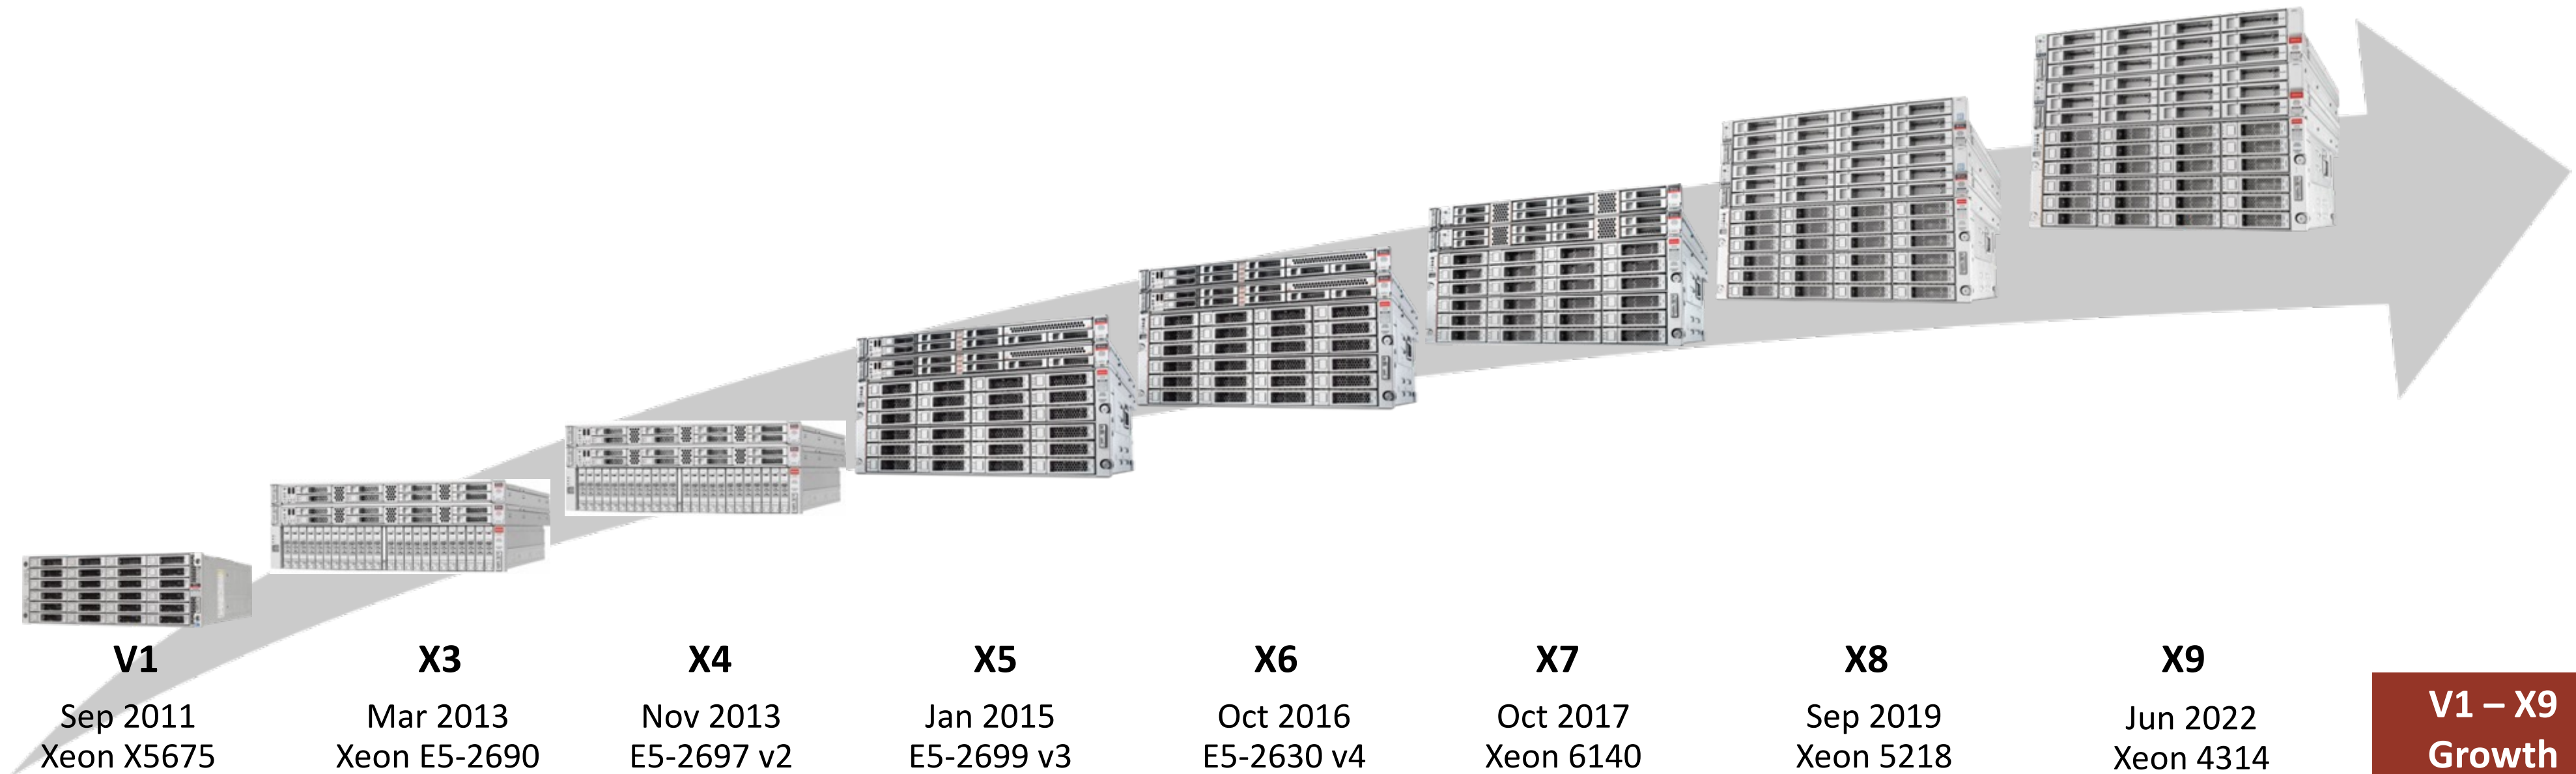

Oracle Database Appliance | High-Availability Configuration

	V1 Sep 2011 Xeon X5675	X3 Mar 2013 Xeon E5-2690	X4 Nov 2013 E5-2697 v2	X5 Jan 2015 E5-2699 v3	X6 Oct 2016 E5-2630 v4	X7 Oct 2017 Xeon 6140	X8 Sep 2019 Xeon 5218	X9 Jun 2022 Xeon 4314	V1 – X9 Growth
SSD Storage (TB, raw)	---	---	---	3.2	48	128	368	368	115 X
HDD Storage (TB, raw)	12	36	36	128	---	300	504	648	54 X
CPU (cores)	24	32	48	72	40	72	64	64	2.7 X
Max Memory (TB)	0.2	0.5	0.5	1.5	1.5	1.5	1.5	2.0	10 X
Ethernet (Gb/s)	48	80	80	80	80	100	300	300	6 X
Max Read IOPS	4,466	6,500	6,500	300,000	2,250,000	2,250,000	2,250,000	2,880,000	645 X
Bandwidth (GB/sec)	3.0	5.3	5.3	6.0	22.2	22.2	22.2	23.0	7.7 X