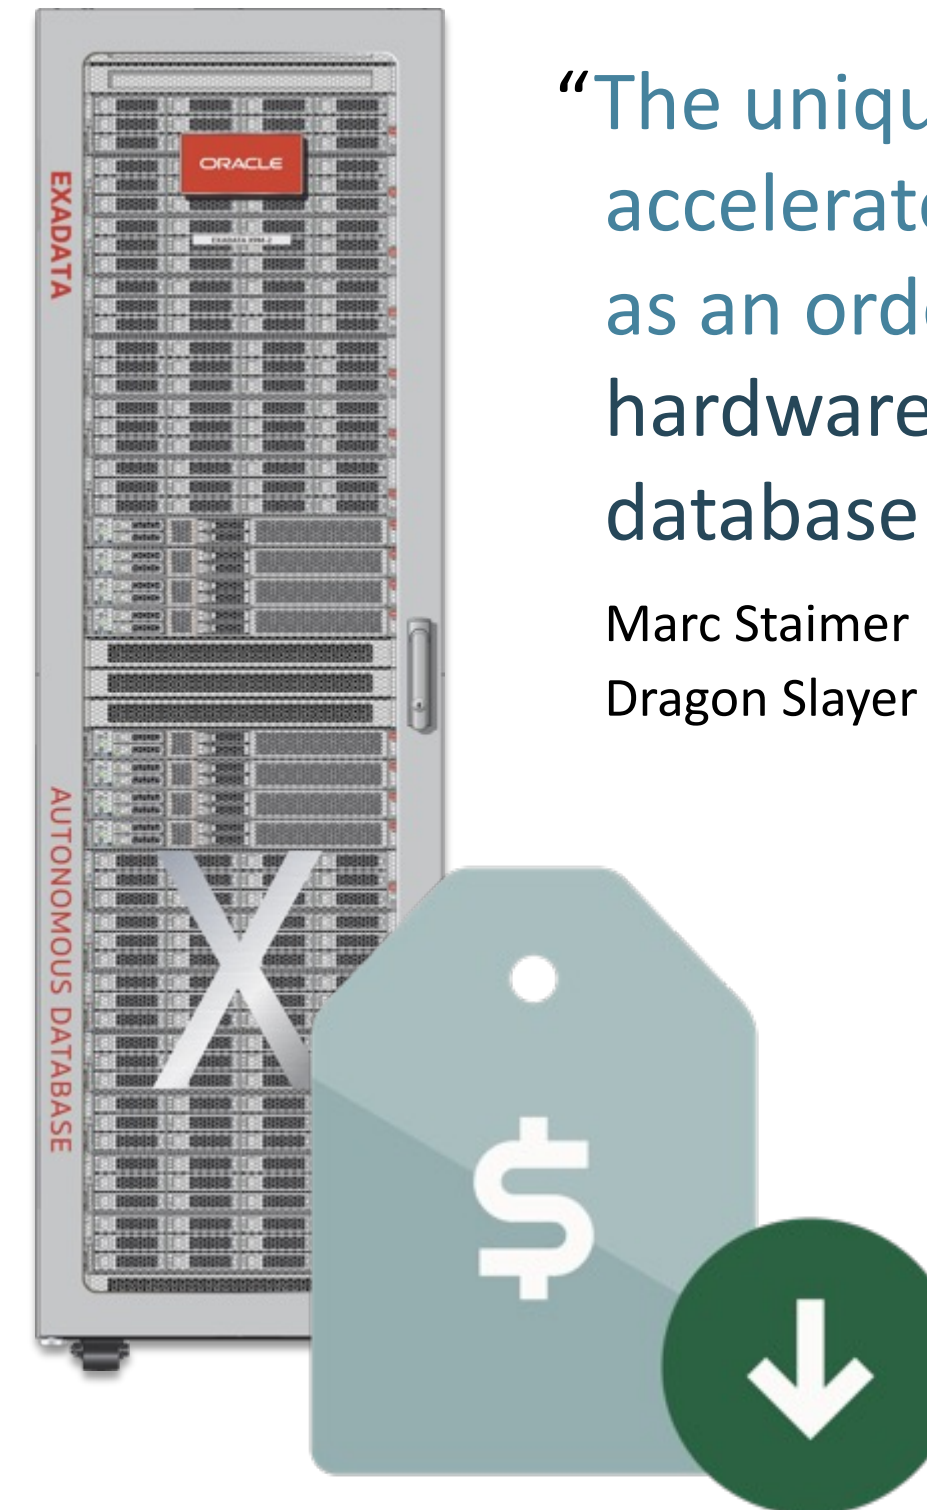

Extreme Performance and Consolidation

Reduce Costs by Doing More

1. Deploy more Databases
   - Process more Data
   - Support more Users
   - Consolidate more Workloads
   - Complete more Transactions
   - Perform more Analysis
2. ... than on any other platform,
   including DIY custom configurations

Less hardware, software and data center infrastructure spend

“The unique Exadata software that accelerates the Oracle Database by as much as an order of magnitude means less hardware is required to achieve the same database objectives.”

Marc Staimer
Dragon Slayer Consulting

<https://www.oracle.com/a/ocom/docs/engineered-systems/exadata/dsc-on-x8m-openworld.pdf>